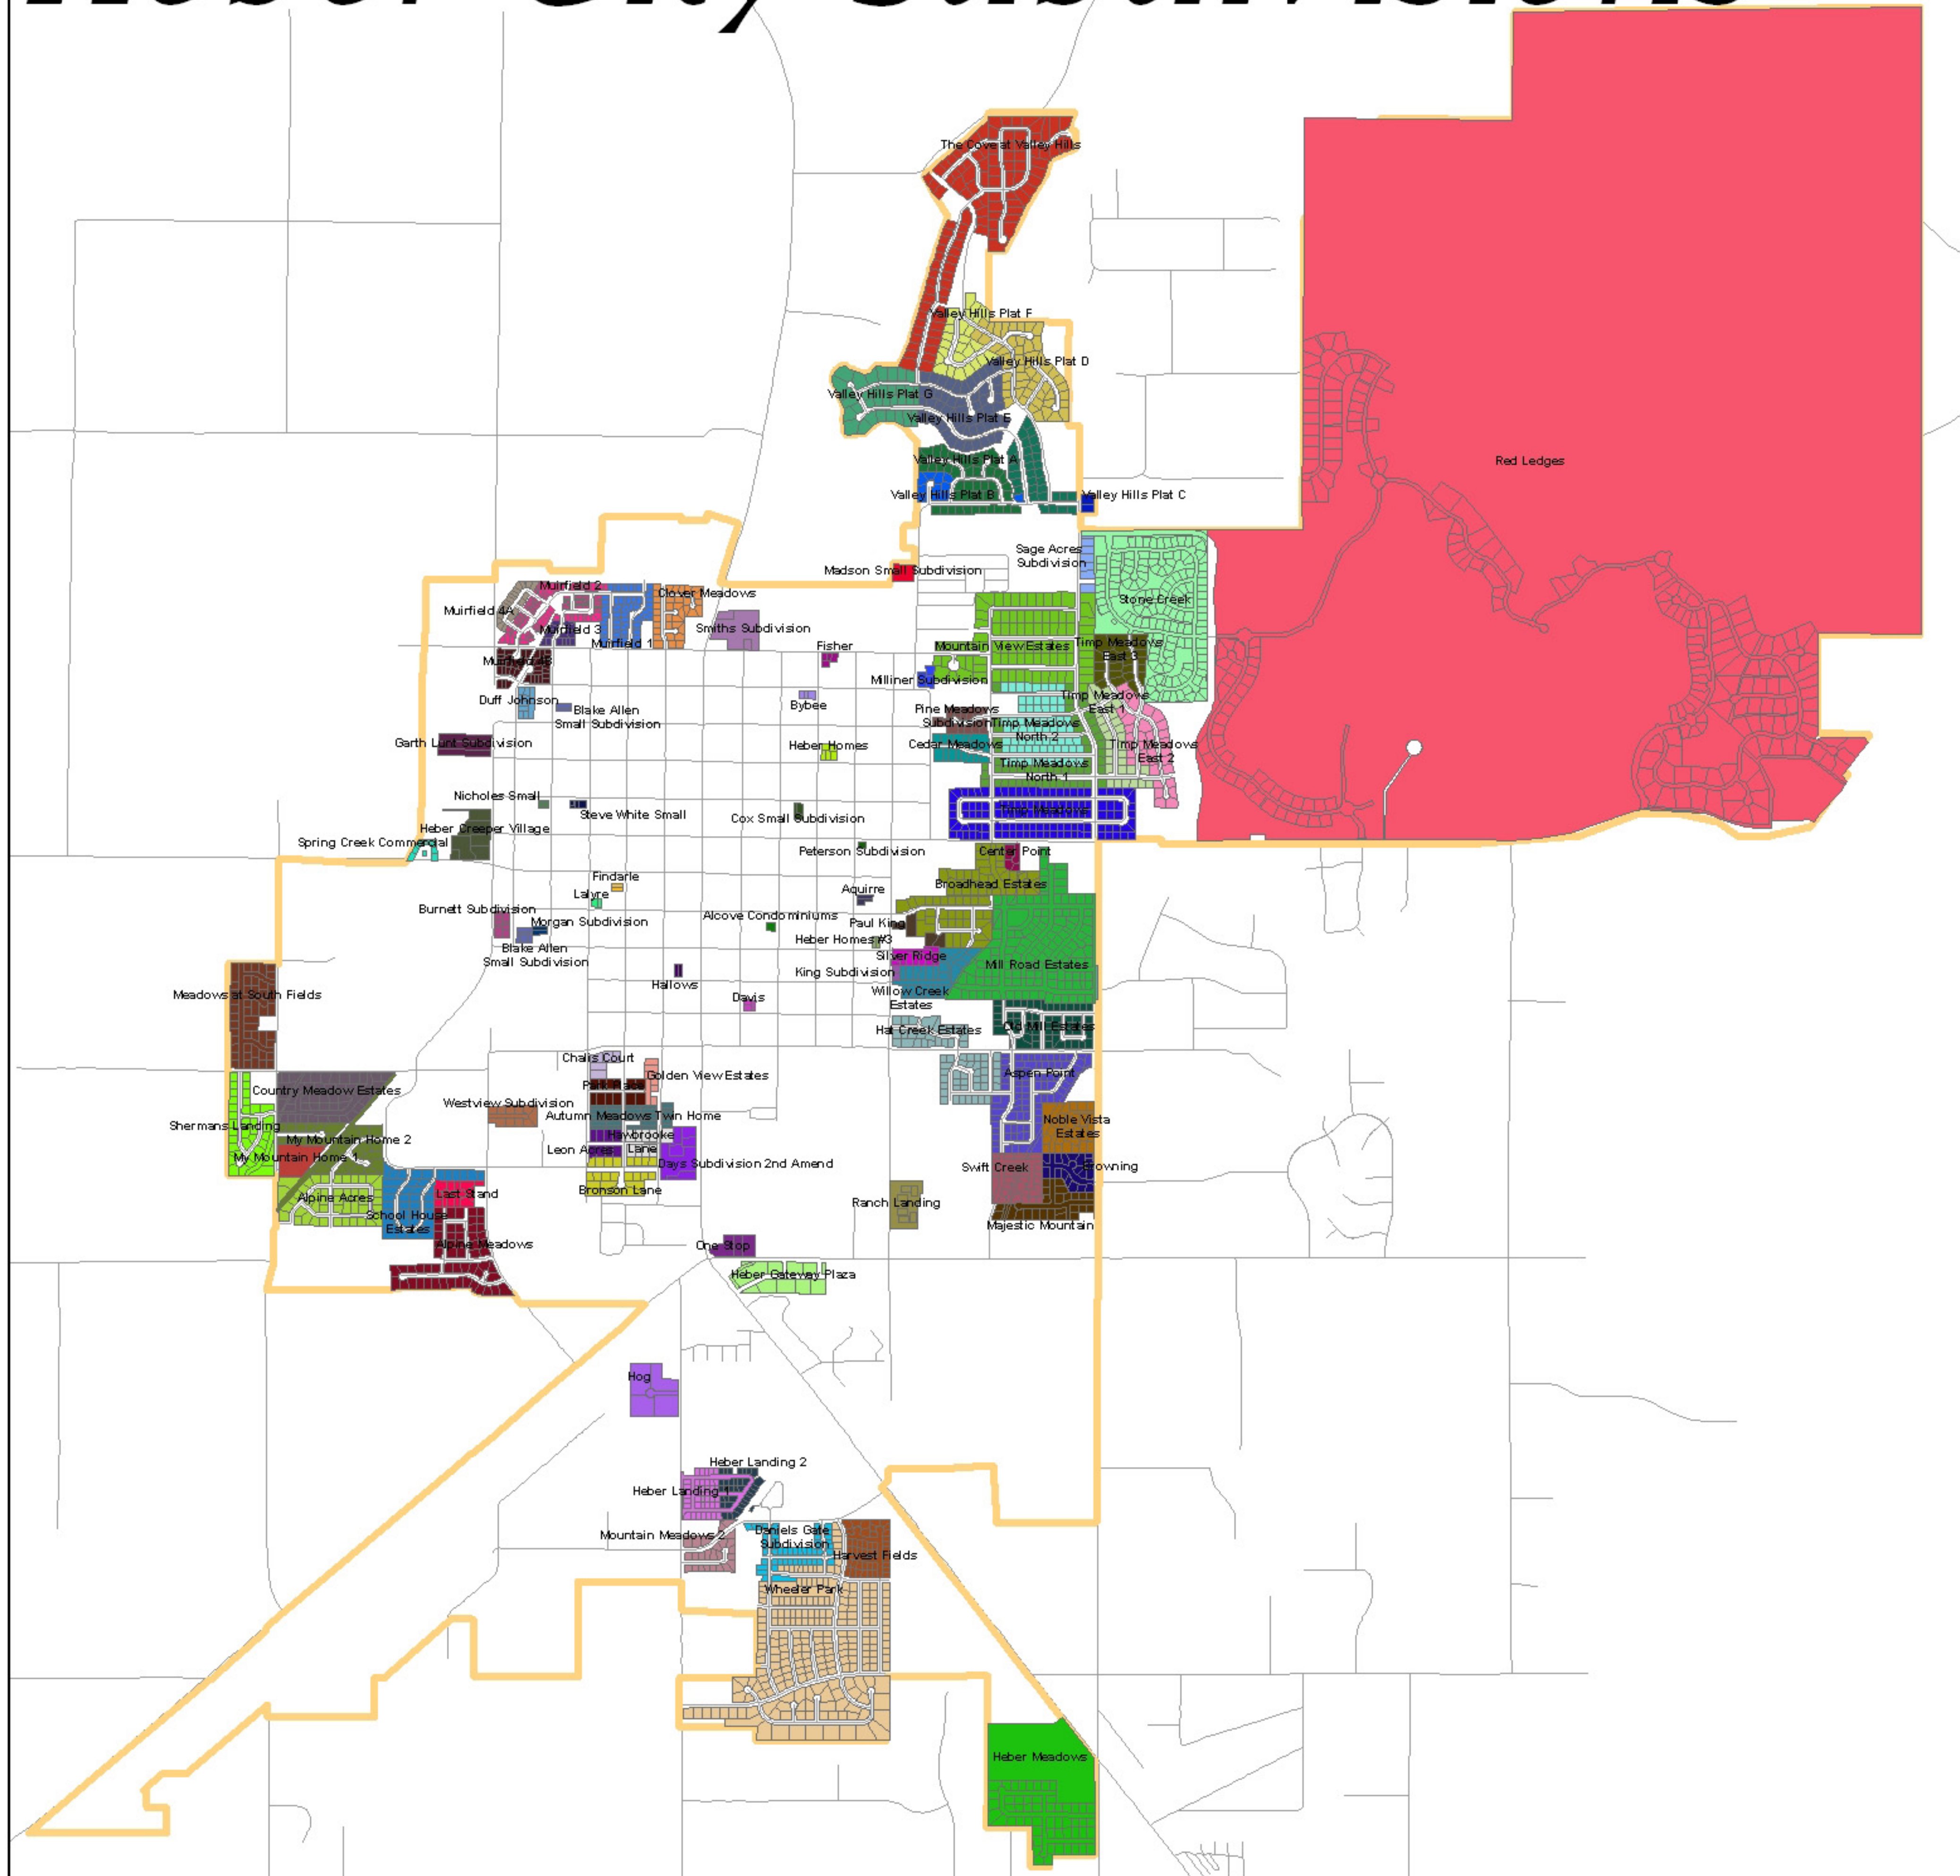

Heber City Subdivisions

1	Alcove Condominiums		46	Old Mill Estates:	59 Lots
2	Alpine Meadows I:	29 Lots	47	Park Place Subdivision:	12 Lots
3	Alpine Meadows II:	27 Lots	48	Peterson Subdivision:	1 Lot
4	Aspen Point:	80 Lots	49	Pine Meadows Subdivision:	14 Lots
5	Autumn Meadows Twin Home Sub:	30 Lots	50	Ranch Landing:	120 Lots
6	Blain Brown Small Subdivision:	2 Lots	51	Red Ledges:	1300 Lots Prop.
7	Broadhead Estates:	33 Lots	52	Sage Acres Subdivision:	7 Lots
8	Browning Estates:	22 Lots	53	School House Estates:	38 Lots
9	Bronson Lane:	22 Lots	54	Shermans Landing:	40 Lots
10	Burnett Subdivision:	6 Lots	55	Silver Ridge:	9 Lots
11	Cedar Meadows:	17 Lots	56	Smiths Subdivision:	3 Lots
12	Center Point:	6 Lots	57	Southfield Acres:	46 Lots
13	Chalis Court:	5 Lots	58	Spring Creek Commercial:	8 Lots
14	Clover Meadows:	35 Lots	59	Stone Creek:	120 Lots
15	Country Meadow Estates:	45 Lots	60	Swift Creek:	50 Lots
16	Cox Small Subdivision:	2 Lots	61	The Cove at Valley Hills:	65 Lots
17	Daniels Gate Subdivision:	50 Lots	62	Timp Meadows:	124 Lots
18	Daniels Gate Plat C Subdivision:	50 Lots	63	Timp Meadows East 1:	29 Lots
19	Days Subdivision 2nd Amend:	6 Lots	64	Timp Meadows East 2:	34 Lots
20	Garth Lunt Subdivision:	3 Lots	65	Timp Meadows East 3:	22 Lots
21	Golden View Estates:	5 Lots	66	Timp Meadows North 1:	55 Lots
22	Habitat for Humanity:	4 Lots	67	Timp Meadows North 2:	70 Lots
23	Hat Creek Estates:	58 Lots	68	Valley Hills Plat A:	45 Lots
24	Hawbrooke Lane:	10 Lots	69	Valley Hills Plat B:	11 Lots
25	Heber Creeper Village:	7 Lots	70	Valley Hills Plat C:	32 Lots
26	Heber Crossings:	250 Lots Prop.	71	Valley Hills Plat D:	52 Lots
27	Heber Landing 1:	39 Lots	72	Valley Hills Plat E:	55 Lots
28	Heber Landing 2:	35 Lots	73	Valley Hills Plat F:	24 Lots
29	Heber Meadows:	51 Lots	74	Valley Hills Plat G:	34 Lots
30	King Subdivision:	3 Lots	75	Westview Subdivision:	11 Lots
31	Leon Acres:	8 Lots	76	Willow Creek Estates:	22 Lots
32	Madson Small Subdivision:	1 Lot	77	Daniels Gate Plat C Subdivision:	50 Lots
33	Majestic Mountain:	35 Lots			
34	Meadows at South Fields:	50 Lots			
35	Milliner Subdivision:	4 Lots			
36	Mountain Meadows 2:	24 Lots			
37	Mountain View Estates:	91 Lots			
38	Muirfield 1:	64 Lots			
39	Muirfield 2:	110 Lots			
40	Muirfield 3:	14 Lots			
41	Muirfield 4A:	21 Lots			
42	Muirfield 4B:	37 Lots			
43	My Mountain Home 1:	1 Lot			
44	My Mountain Home 2:	29 Lots			
45	Noble Vista:	25 Lots			