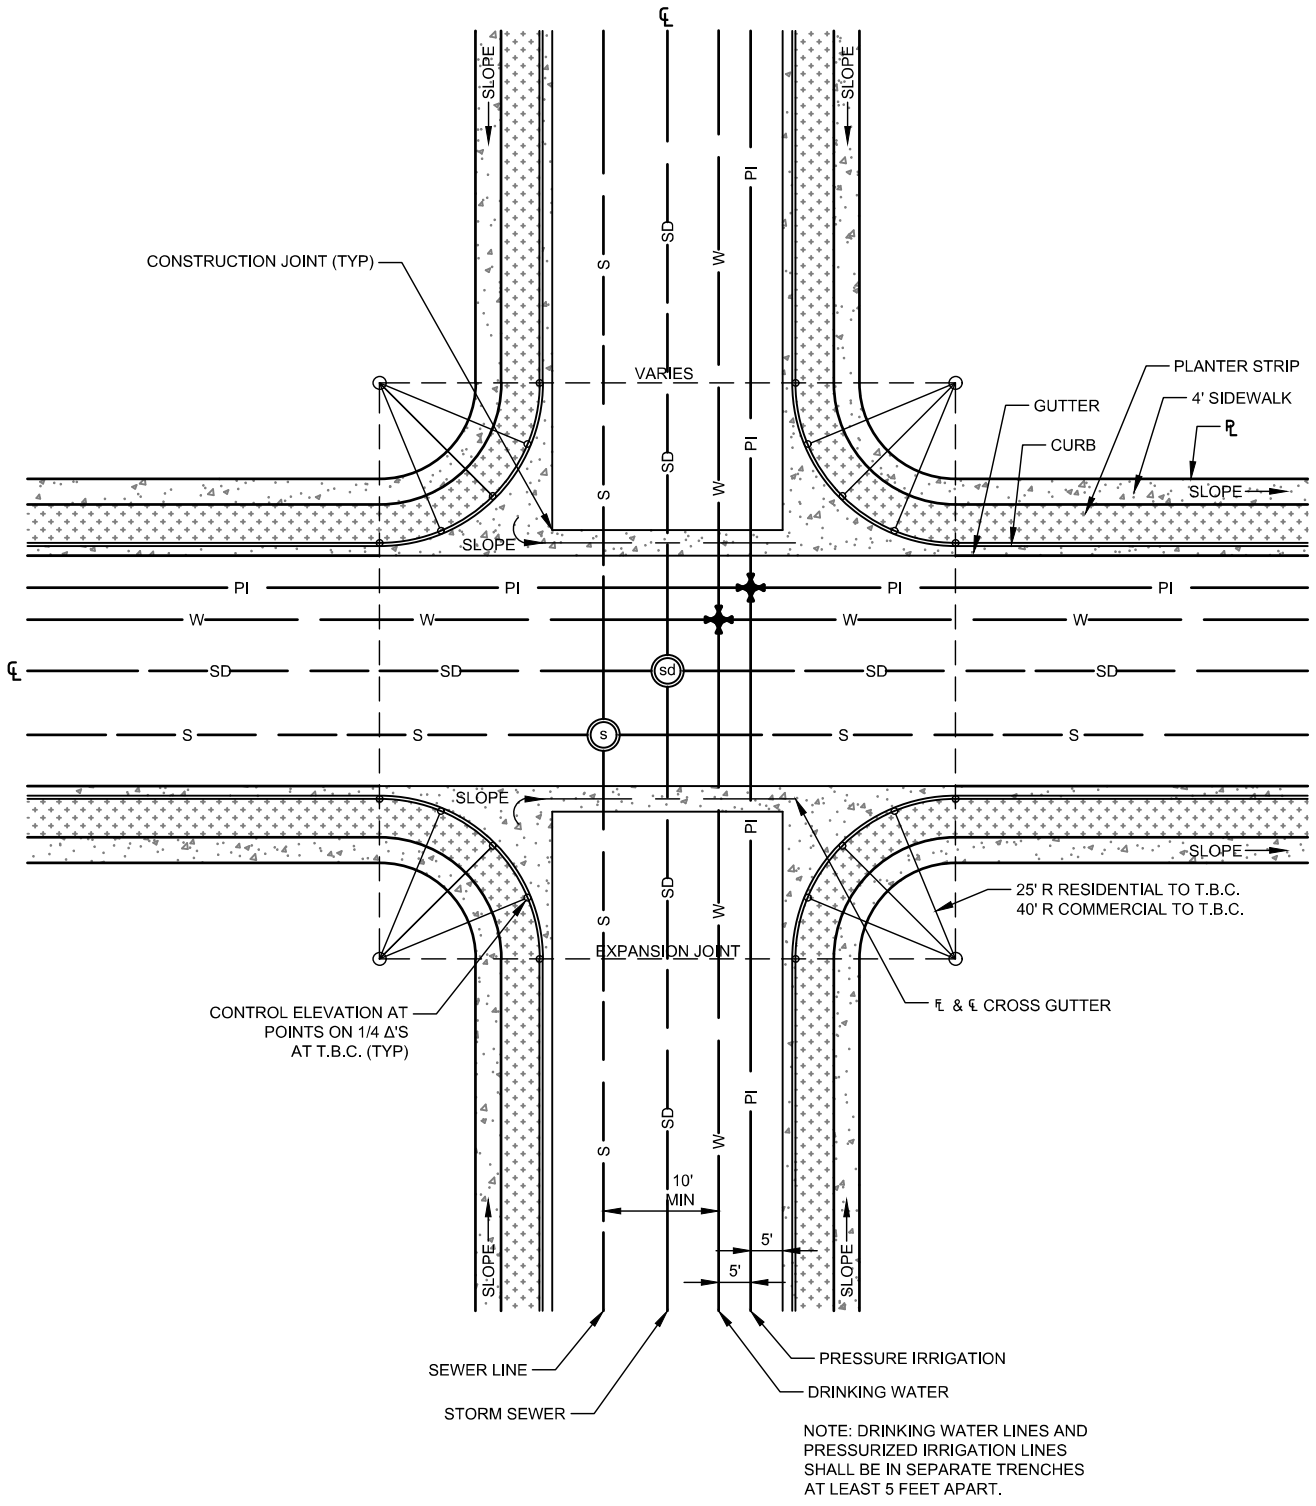

H:\Heber City\Std Dwg\2023 September\Std Dwg\UTILITIES-2 Updated.dwg - Loc Util Intersection - 9/07/2023 03:43pm - natalier

DATE:	09/23
SCALE:	N.T.S.
75 NORTH MAIN STREET HEBER CITY, UTAH 84032 (435) 654-0757	

STANDARD STREET INTERSECTION & UTILITY LOCATION

UTIL-2